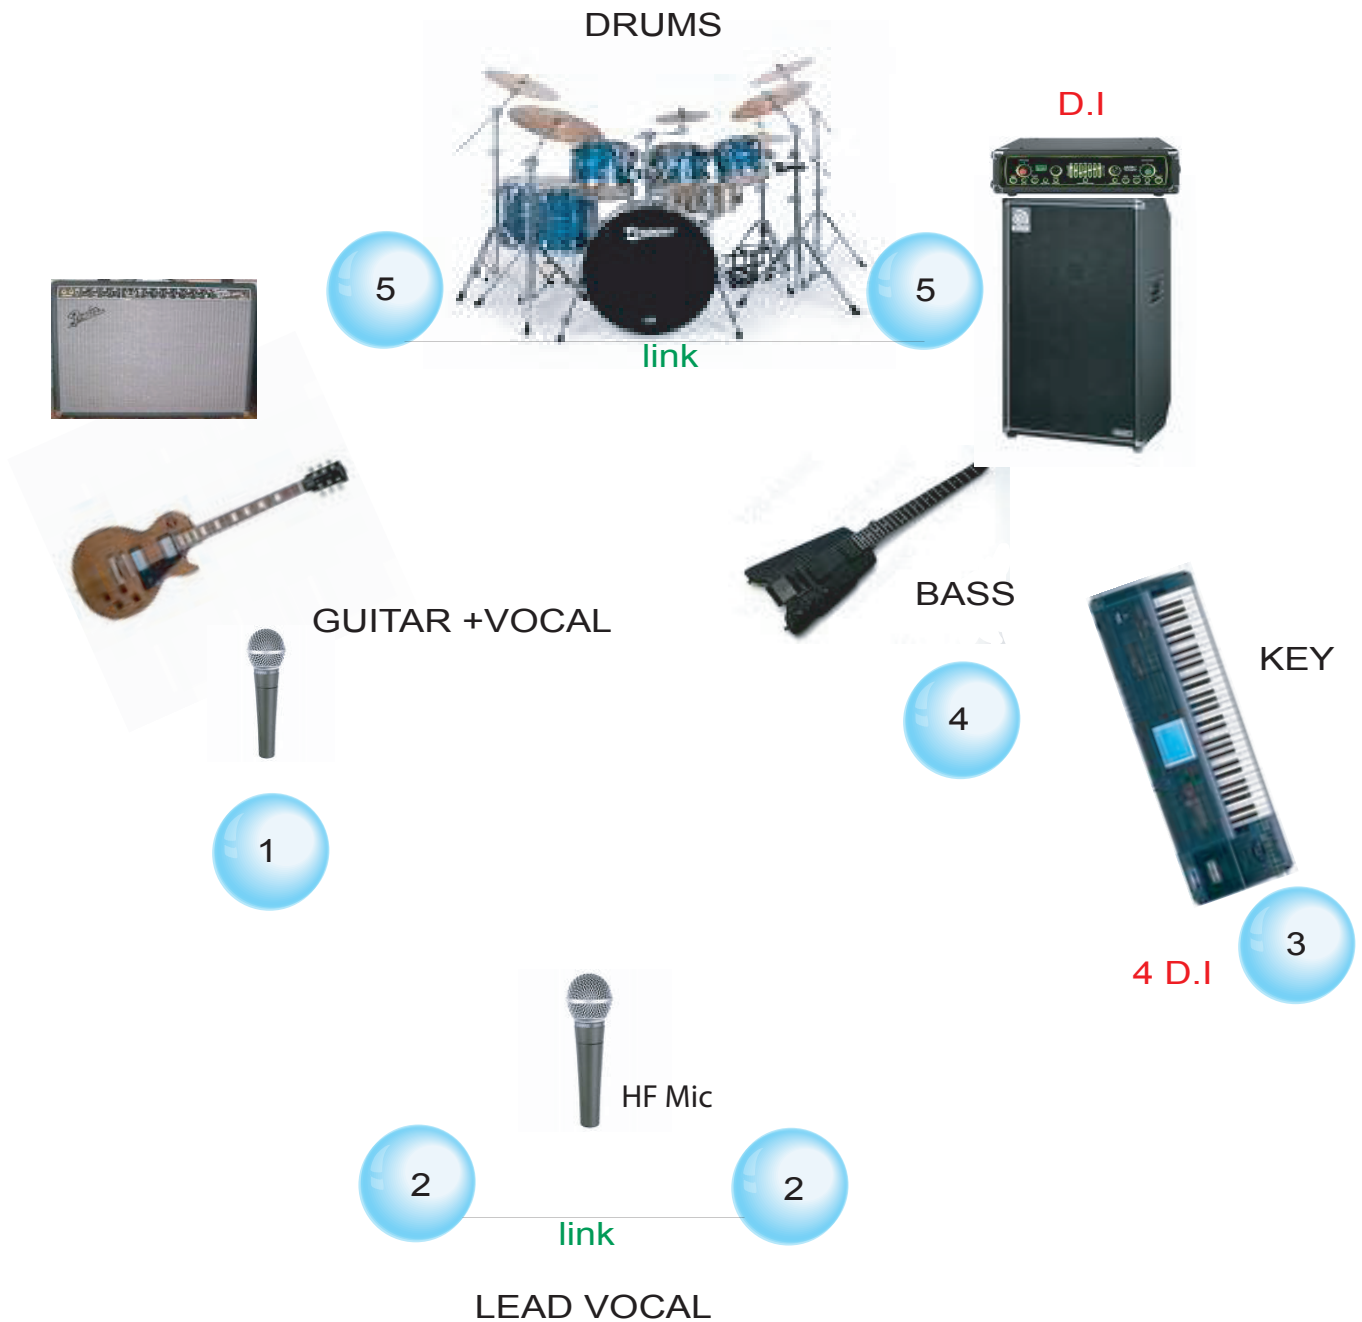

Stage Plan

POSITIVE ROOTS BAND

 = wedge / n° bus monitor