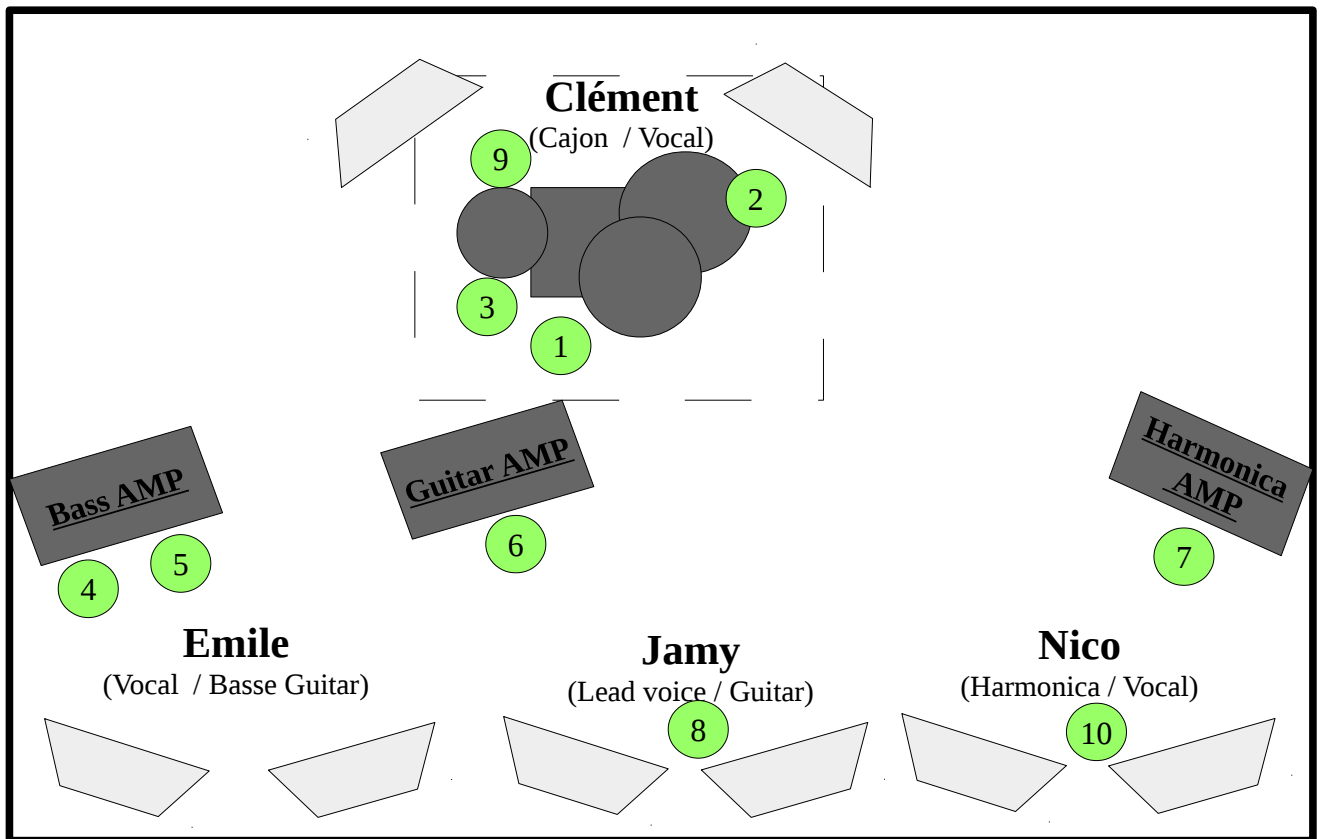

# Roots And Soul

## STAGE :

## PATCH :

	Instrument	Micro	Insert	Stand type
1	Kick	B52	COMP	Short Boom
2	SN	SM57	(none)	Short Boom
3	OH	AKG C214	(none)	Tall Boom
4	Bass Guitar	DI	COMP	/
5	Bass Guitar	SM57	COMP	Short Boom
6	Guitar	E 906 or C 214	(none)	Short Boom
7	Harmonica	E 906 or C 214	(none)	Short Boom
8	Vocal LEAD	Beta 57a	COMP	Tall Boom
9	Vocal (Clément)	Beta 56a	COMP	Tall Boom
10	Vocal (Nico)	SM 58	Comp	Tall Boom

## ON STAGE :

- Fly box to elevate the guitar amp.