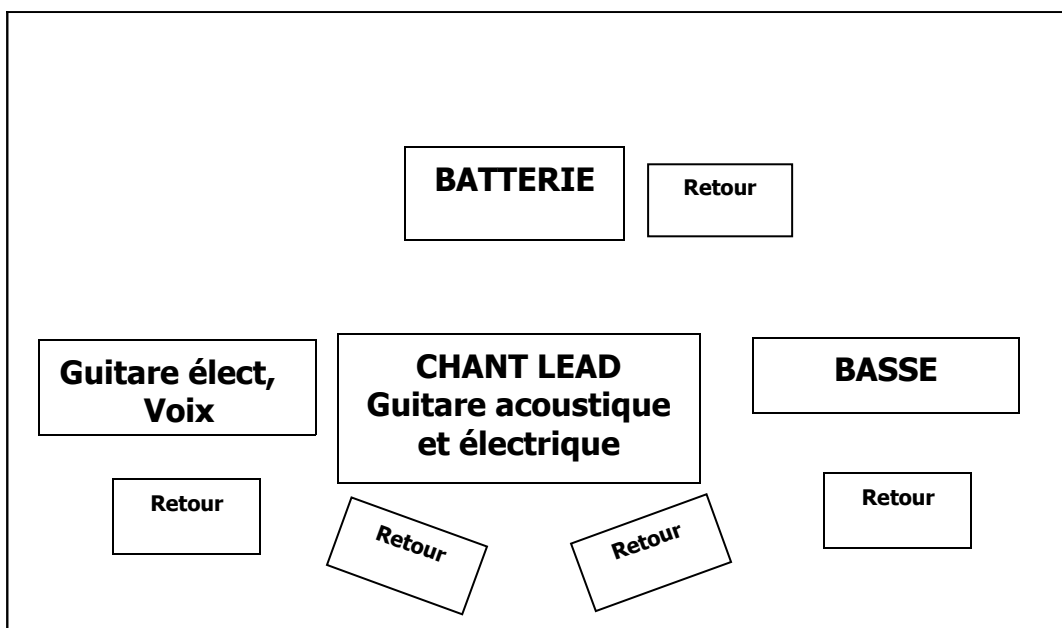

PATCH DE SCENE COHENDOZ AND THE HARVESTERS

VOIES	INSTRUMENTS	MICROS / D.I.	INSERTS	OBSERVATIONS
1	KICK	MD 421	GATE	BSS DPR 502
2	SNARE TOP	BETA 56	GATE	DRAWNER 201
3	HH	SM 81		
4	OVER HEAD J	SM 81		
5	OVER HEAD J	SM 81		
6	TOM BASS	SM 57		
7	TOM AIGU	SM 57		
8	BASS	DI/SM57		
9	GTR ACOUS	DI		
10	GTR ELECT	E606/SM57		
11	GTR ELECT	E606/SM57		
12				
13	VX LEAD	SM58	COMP	DBX 160
14	VX GTR ELECT	SM58	COMP	DBX 160
15				
16				
17				
18	SPX 990 L			
19	SPX 990 R			
20	PCM 70 L			
21	PCM 70 R			
22	CD L			
23	CD R			
24				

PLAN DE SCENE

OBSERVATIONS:
4 LIGNES DE RETOURS