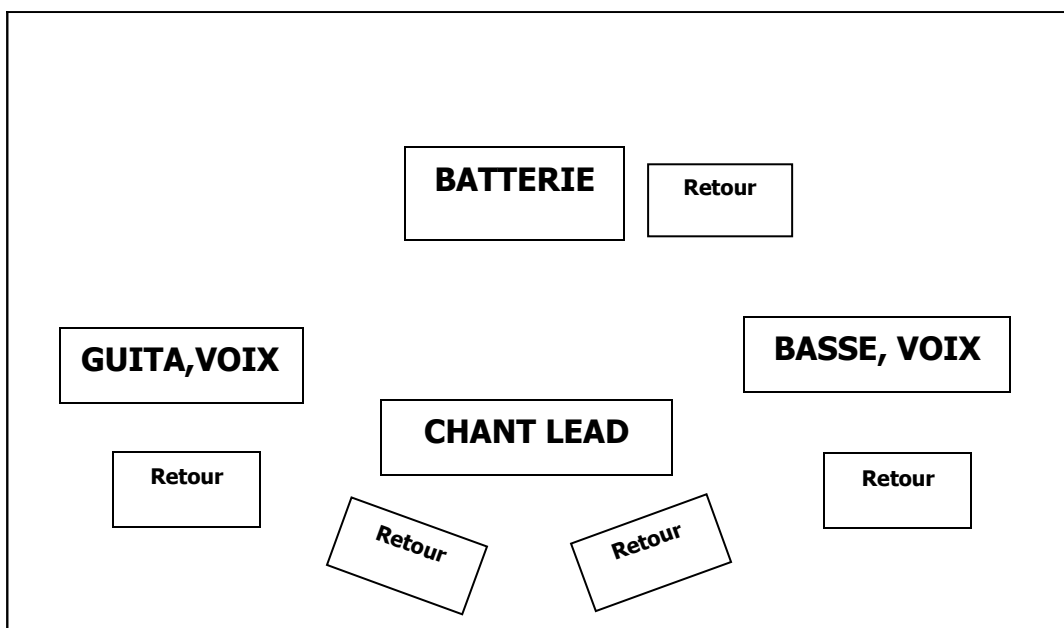

PATCH DE SCENE DOCTEUR JOHN ET SES GUÉPARDS

VOIES	INSTRUMENTS	MICROS / D.I.	INSERTS	OBSERVATIONS
1	KICK	MD 421	GATE	BSS DPR 502
2	SNARE TOP	BETA 56	GATE	DRAWNER 201
3	HH	SM 81		
4	OVER HEAD J	SM 81		
5	OVER HEAD J	SM 81		
6	TOM BASS	SM 57		
7	TOM AIGU	SM 57		
8	BASS	DI/SM57		
9	GTR ACOUS	DI		
10	GTR ELECT	E606/SM57		
11				
12				
13	VX LEAD	SM58	COMP	DBX 160
14	VX GTR ELECT	SM58	COMP	DBX 160
15	VX BASS	SM58	COMP	DBX 160
16				
17				
18	SPX 990 L			
19	SPX 990 R			
20	PCM 70 L			
21	PCM 70 R			
22	CD L			
23	CD R			
24				

PLAN DE SCENE

OBSERVATIONS:

4 LIGNES DE RETOURS